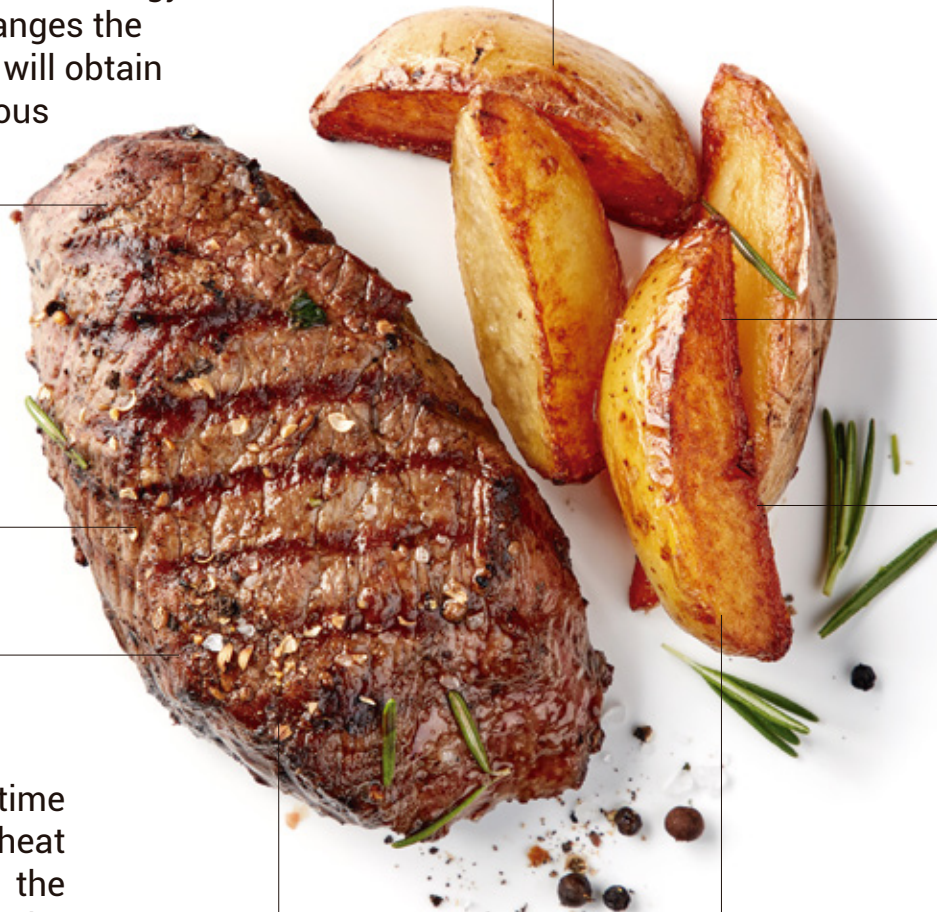

Innovative technology to serve your dishes

Always homogeneous cooking

Thanks to the homogeneous distribution of air made by its bi-directional turbines with two speeds and the FanPlus technology, which automatically changes the direction of the fan, you will obtain uniform and homogeneous productions.

Three cooking modes:
convection,
mixed and steam

Pre-heating system ultra-fast

Make the most of your time with the ultra-fast Preheat system, which reaches the desired temperature in the cooking chamber as quickly as possible, helping to save energy.

Juicy textures and crunchy toppings

Get the crispness in all your cooking thanks to the SteamOut system, which removes moisture from the cooking chamber.

Keeps food fresh and juicy

Ideal design and robustness for high performance

Grill, cook, brown, fry, steam, vacuum, dehydrate, regenerate, smoke...

Uniform results, unique flavors